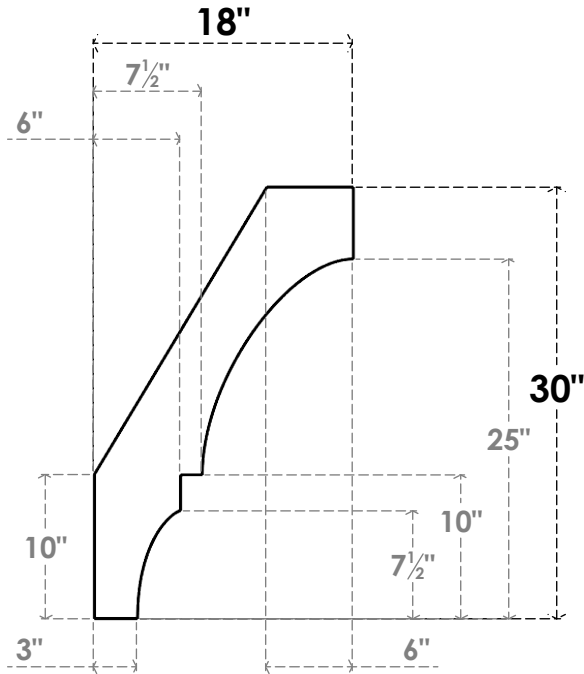

ITEM NUMBER: BRCPC035X18000X30000BOA

3 1/2"W X 18"D X 30"H BALBOA ARCHITECTURAL GRADE PVC CLOSED KNEE BRACE

SIDE PROFILE

FRONT PROFILE

ISOMETRIC

EKENA MILLWORK
2300 WEST MAIN ST.
CLARKSVILLE, TX 75426
TOLL FREE: 866-607-0453
WWW.EKENAMILLWORK.COM

NOTES

1. INSTALLATION TO BE COMPLETED IN ACCORDANCE WITH MANUFACTURER'S SPECIFICATIONS.
2. DRAWING MAY NOT BE TO SCALE
3. THIS DRAWING IS INTENDED FOR DESIGN AND PLANNING PURPOSES ONLY.
4. ALL INFORMATION CONTAINED HEREIN WAS CURRENT AT THE TIME OF DEVELOPMENT BUT MUST BE REVIEWED AND APPROVED BY THE PRODUCT MANUFACTURER TO BE CONSIDERED ACCURATE.
5. ARCHITECTURAL GRADE PVC PRODUCTS ARE MADE FROM EXPANDED CELLULAR PVC AND COME NATURALLY WHITE BUT MAY BE PAINTED