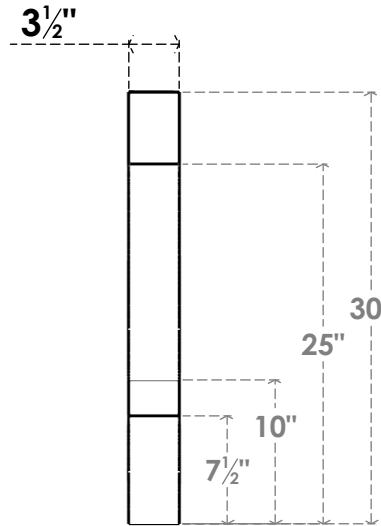

ITEM NUMBER: BRCPC035X18000X30000BOA

3 1/2"W X 18"D X 30"H BALBOA ARCHITECTURAL GRADE PVC CLOSED KNEE BRACE

SIDE PROFILE

FRONT PROFILE

ISOMETRIC

EKENA MILLWORK
2300 WEST MAIN ST.
CLARKSVILLE, TX 75426
TOLL FREE: 866-607-0453
WWW.EKENAMILLWORK.COM